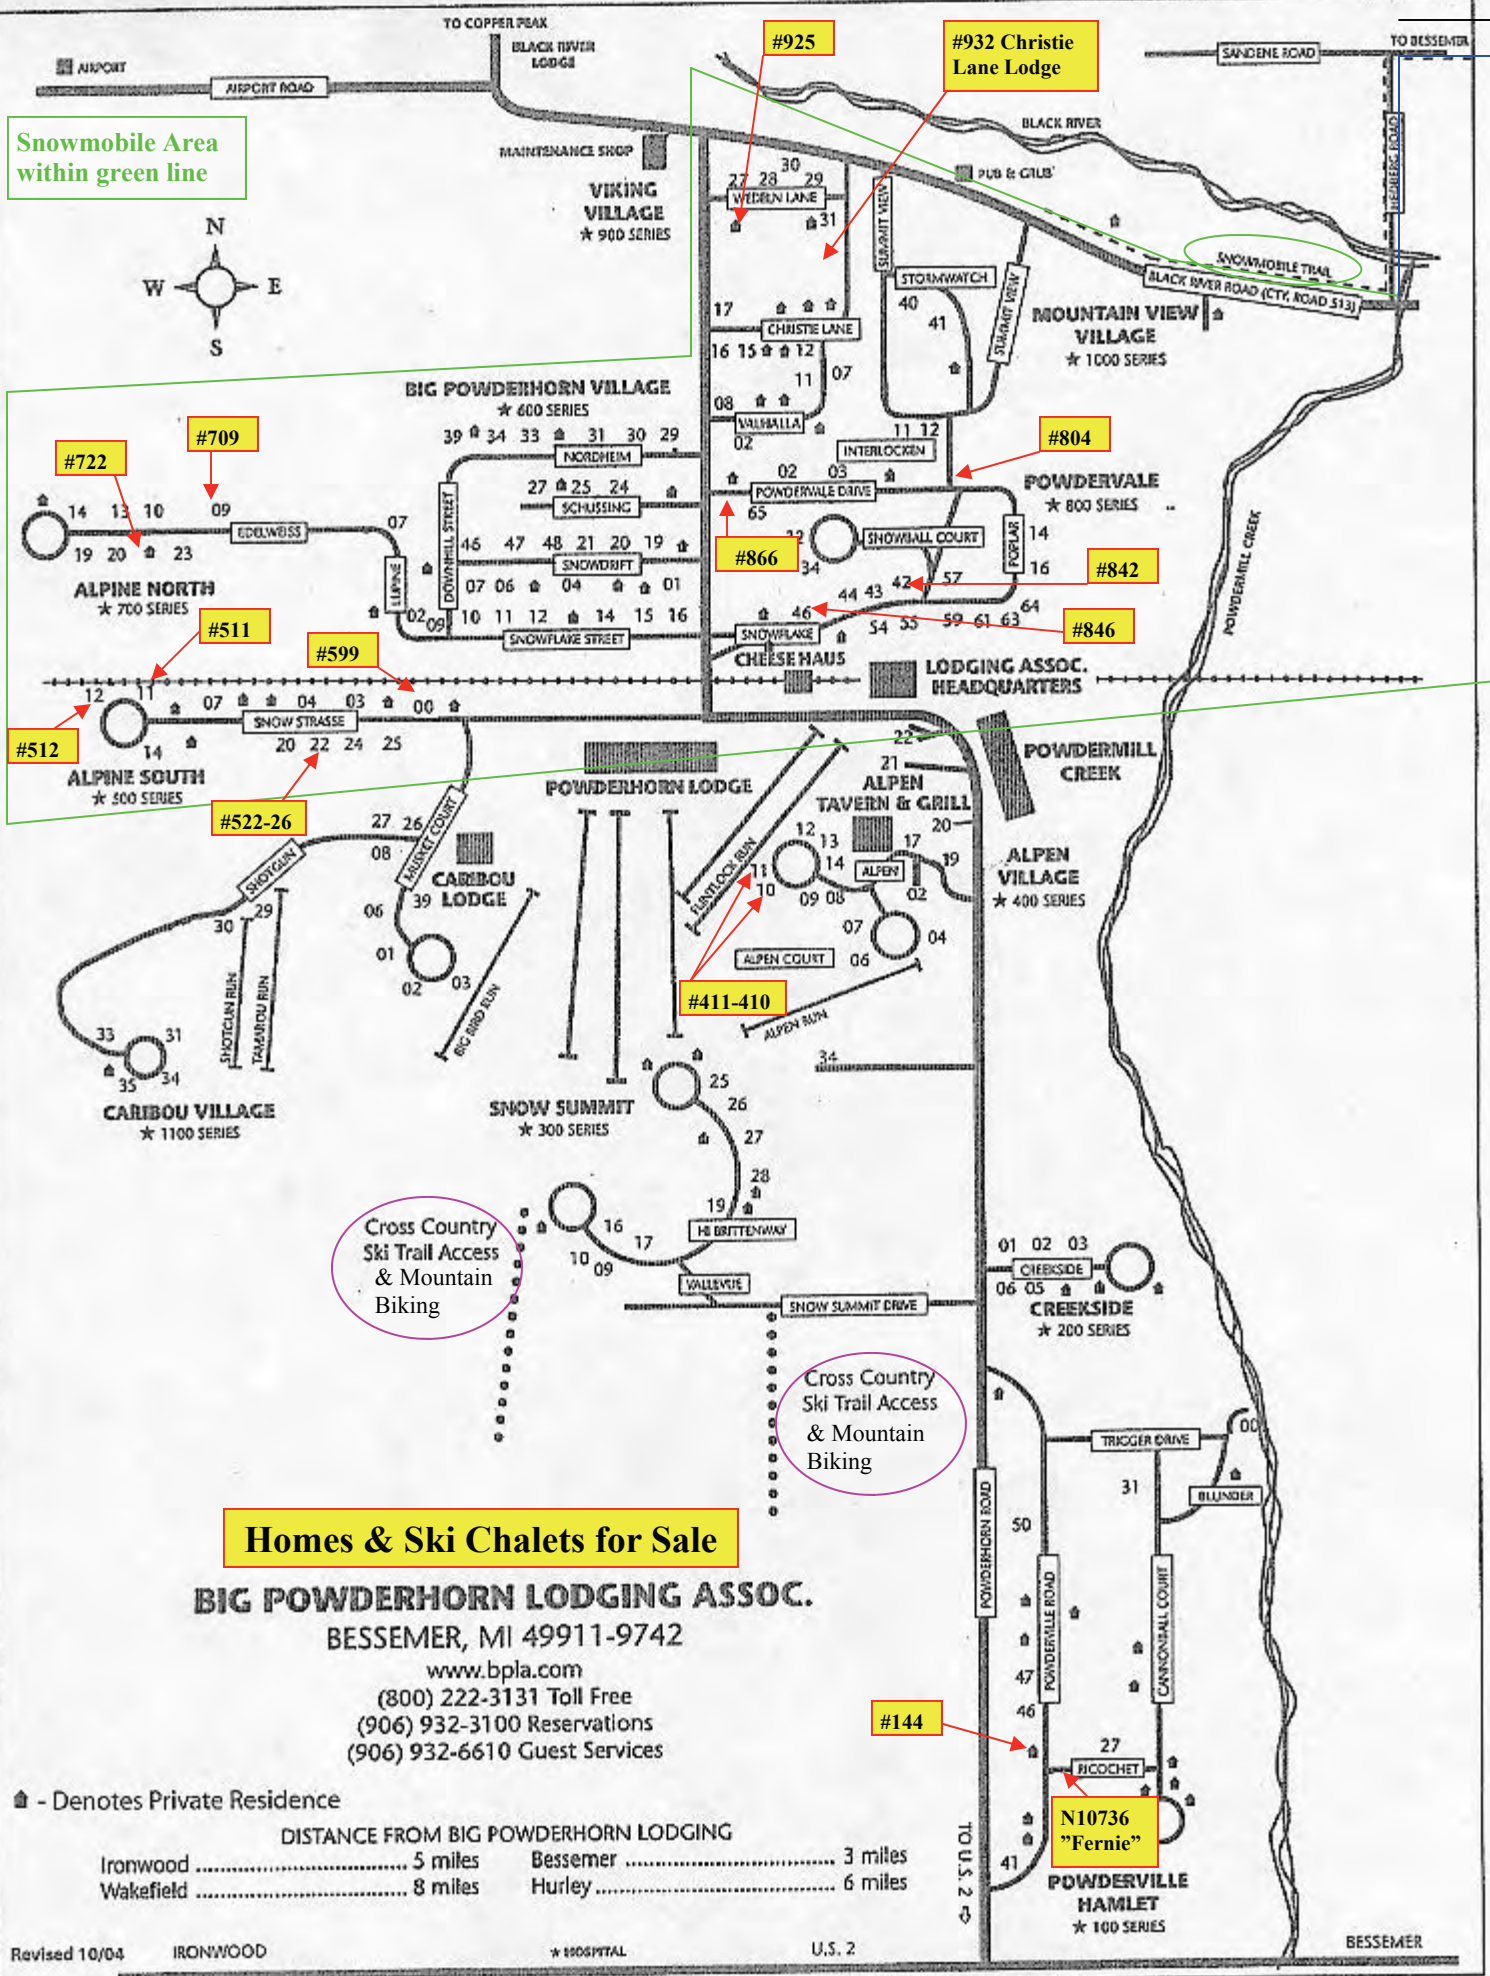

Snowmobile Area within green line

**Homes & Ski Chalets for Sale**

**BIG POWDERHORN LODGING ASSOC.**  
 BESSEMER, MI 49911-9742  
 www.bpla.com  
 (800) 222-3131 Toll Free  
 (906) 932-3100 Reservations  
 (906) 932-6610 Guest Services

🏠 - Denotes Private Residence

DISTANCE FROM BIG POWDERHORN LODGING

Ironwood .....	5 miles	Bessemer .....	3 miles
Wakefield .....	8 miles	Hurley .....	6 miles